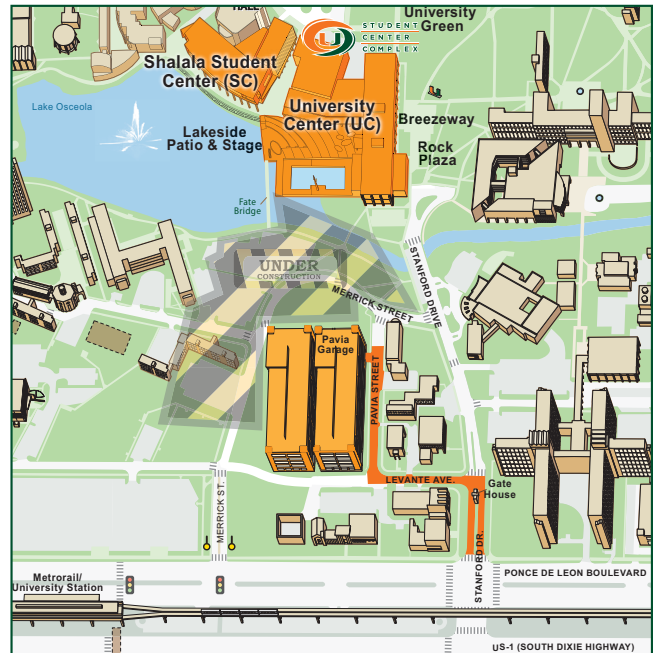

STUDENT CENTER COMPLEX

Directions to Pavia Parking Garage 5615 Pavia Street • Coral Gables, FL 33146

From the north

Take I-95 south to US 1/South Dixie Highway
and continue to Stanford Drive
Turn right on Stanford Drive
Turn left immediately after the Gate House
onto Levante Avenue
Take the first right towards the entrance of
Pavia Garage (garage is on the left)

From the south

Travel north on US 1/South Dixie Highway
and continue to Stanford Drive
Turn left on Stanford Drive
Turn left immediately after the Gate House
onto Levante Avenue
Take the first right towards the entrance of
Pavia Garage (garage is on the left)

DRIVING DIRECTIONS

STUDENT CENTER COMPLEX

WALKING DIRECTIONS

Exit the garage.

Cross over Merrick Street.

Follow the sidewalk towards the Office of Admission
on Stanford Drive.

You have now reached the Whitten University Center.

To go to the Shalala Student Center, continue past
the Office of Admission, to the UC Breezeway on
your left.

Continue through the breezeway, the Hurricane Food
Court will be on your right.

Directly in front of you is the Shalala Student Center
(the glass building).