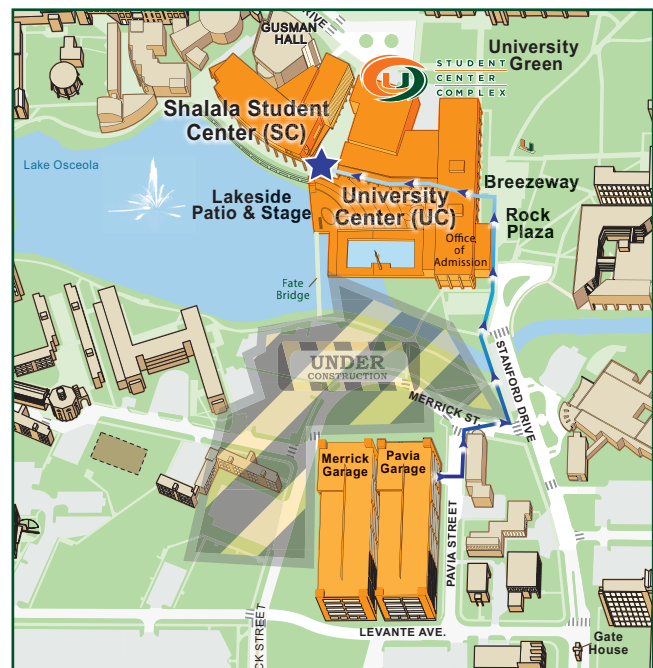

STUDENT CENTER COMPLEX

Directions to Pavia Parking Garage 5615 Pavia Street • Coral Gables, FL 33146

From the north

Take I-95 south to US 1/South Dixie Highway
and continue to Stanford Drive
Turn right on Stanford Drive
Turn left immediately after the Gate House
onto Levante Avenue
Take the first right towards the entrance of
Pavia Garage (garage is on the left)

From the south

Travel north on US 1/South Dixie Highway
and continue to Stanford Drive
Turn left on Stanford Drive
Turn left immediately after the Gate House
onto Levante Avenue
Take the first right towards the entrance of
Pavia Garage (garage is on the left)

DRIVING DIRECTIONS

STUDENT CENTER COMPLEX

WALKING DIRECTIONS

Exit the garage.

Cross over Merrick Street.

Follow the sidewalk towards the Office of Admission
on Stanford Drive.

You have now reached the Whitten University Center.

To go to the Shalala Student Center, continue past
the Office of Admission, to the UC Breezeway on
your left.

Continue through the breezeway, the Hurricane Food
Court will be on your right.

Directly in front of you is the Shalala Student Center
(the glass building).